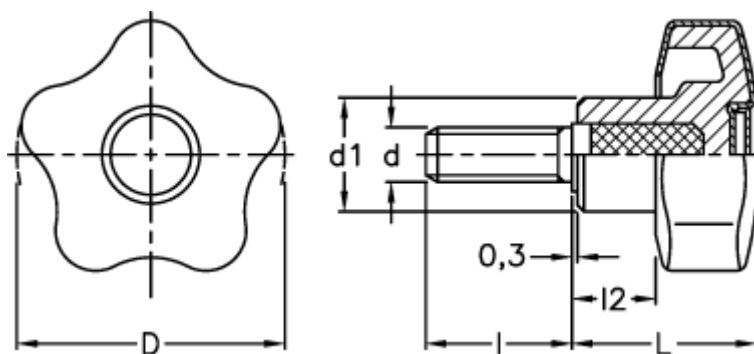

# Data Sheet

Article number: 23021699136

Description: E+G Lobe knobs

VCT.43 p-M8x25 SOFT C6 RAL3000 - red cap

## Measures

D	= 43
d1	= 17.0
d 6g	= M8
l	= 25
L	= 29.0
l2	= 11.0